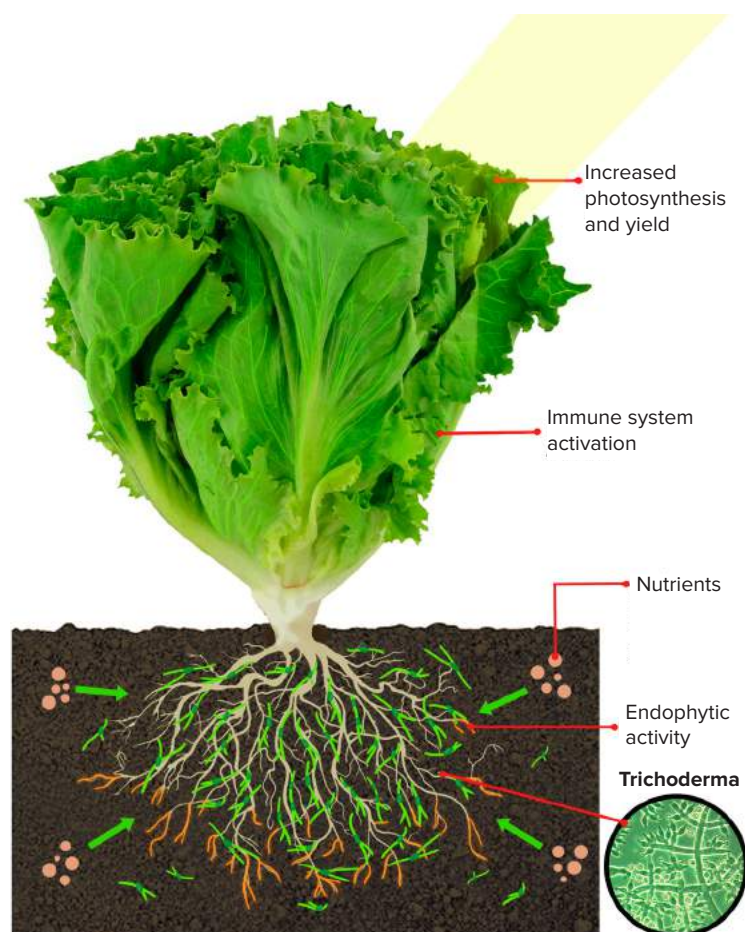

PlantMate™ Lettuce

Rootzone drench

Triple-Bioactivity Trichoderma

PlantMate Lettuce boosts transplants by energising healthy growth for maximum yield* and quality.

Bioactivity boosts marketable yield

- **Rhizosphere Trichoderma** colonise rootzone
- Establish a living barrier around roots
- Trichoderma is parasitic to pathogenic microbes

Bioactivity drives plant establishment

- **Endophytic Trichoderma** penetrate roots
- Increase the plant's photosynthetic capability
- Activate the seedling's immune system

Bioactivity balances soil

- **Saprophytic Trichoderma** consume plant debris
- Increase humus and plant available nutrients
- Lock up carbon and improve water holding capacity

PlantMate Lettuce increases root growth for improved quality and yield.

Pic: LeaderBrand, Canterbury, New Zealand

Each seedling plug drenched with 4 million spores that quickly colonise the plant roots, the rootzone and the wider soil environment to establish a living protective barrier.