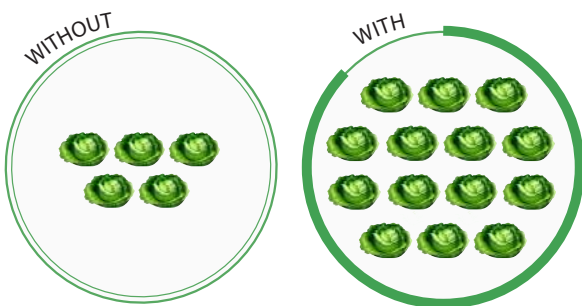

PlantMate Lettuce increases root growth for improved quality and yield.

Pic: LeaderBrand, Canterbury, New Zealand

Each seedling plug drenched with 4 million spores that quickly colonise the plant roots, the rootzone and the wider soil environment to establish a living protective barrier.

Field trial

Field lettuces treated prior to planting saw an 84% increase in marketable lettuce at harvest.

Directions for use

Mix 200 grams PlantMate Lettuce with 50 litres of clean water and drench seedling plugs prior to field planting.